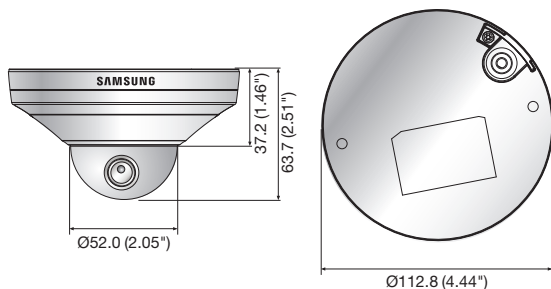

Dimensions

Unit : mm (inch)

Accessories (Optional)

SBP-300HM7 SBP-300LM SBP-300CM SBP-300WM1 SBP-300WM SBP-300B SBP-300PM SBP-300KM

SNV-6013N/P

VIDEO	
Imaging Device	1/2.8" 2.38M CMOS (IMX136)
Total Pixels	1,952(H) x 1,116(V)
Effective Pixels	1,944(H) x 1,104(V)
Scanning System	Progressive
Min. Illumination	Color : 0.3Lux (1/30sec, F1.8, 50IRE), 0.15Lux (1/30sec, F1.8, 30IRE) B/W : 0.3Lux (1/30sec, F1.8, 50IRE), 0.15Lux (1/30sec, F1.8, 30IRE)
Video Output	CVBS : 1.0Vpp / 75Ω composite, 706 x 480(N), 704 x 576(P), for installation DIP connector type
LENS	
Focal Length (Zoom Ratio)	2.8mm fixed
Max. Aperture Ratio	F1.8
Angular Field of View	H : 112° / V : 62°
Min. Object Distance	0.2m (0.66ft)
Lens Type	Fixed
Mount Type	Board-in type
OPERATIONAL	
Camera Title	Off / On (Displayed up to 45 characters)
Day & Night	Auto (Electrical) / Color / B/W
Backlight Compensation	Off / BLC
Wide Dynamic Range	120dB
Contrast Enhancement	SSDR (Samsung Super Dynamic Range) (Off / On)
Digital Noise Reduction	SSNR III (2D+3D noise filter) (Off / On)
Digital Image Stabilization	Off / On
Defog	Off / Auto / Manual
Motion Detection	Off / On (4ea 4 points polygonal zones)
Privacy Masking	Off / On (32 zones with 4 points of polygonal)
Gain Control	Off / Low / Middle / High
White Balance	ATW / AWC / Manual / Indoor / Outdoor
Electronic Shutter Speed	Minimum / Maximum / Anti flicker (2 ~ 1/12,000sec)
Digital Zoom	16x
Flip / Mirror	Off / On
Intelligent Video Analytics	Tampering, Virtual line, Enter / Exit, (Dis)Appear, Face detection
Alarm Triggers	Motion detection, Tampering, Face detection, Video analytics, Network disconnection
Alarm Events	File upload via FTP and E-mail, Notification via E-mail, Local storage (SD/SDHC/SDXC) or NAS recording at Event (Alarm triggers)
Open Application	People counting v1.0
ANALYTIC	
Video Analytic	People counting, Zone analyzing
Line / Zone	2 lines / 2 zones
Install Height	3m ~ 5m
Install DIRECTION	Overhead
Lux	300 ~ 600 lux
Multi Camera Monitoring	Max. 4CH
NETWORK	
Ethernet	RJ-45 (10/100BASE-T)
Video Compression Format	H.264 (MPEG-4 part 10/AVC), MJPEG
Resolution	1920 x 1080, 1280 x 1024, 1280 x 960, 1280 x 720, 1024 x 768, 800 x 600, 800 x 450, 640 x 480, 640 x 360, 320 x 240, 320 x 180 H.264 : Max. 60fps at all resolutions
Max. Framerate	MJPEG : 1920 x 1080, 1280 x 1024, 1280 x 960, 1280 x 720, 1024 x 768 : Max. 15fps 800 x 600, 800 x 450, 640 x 480, 640 x 360, 320 x 240, 320 x 180 : Max. 30fps
Smart Codec	Yes (Area based method)
Video Quality Adjustment	H.264 : Compression level, Target bitrate level control, MJPEG : Quality level control
Bitrate Control Method	H.264 : CBR or VBR, MJPEG : VBR
Streaming Capability	Multiple streaming (Up to 10 profiles)
IP	IPv4, IPv6
Protocol	TCP/IP, UDP/IP, RTP(UDP), RTP(TCP), RTCP, RTSP, NTP, HTTP, HTTPS, SSL, DHCP, PPPoE, FTP, SMTP, IGMP, IGMP, SNMPv1/v2c/v3(MIB-2), ARP, DNS, DDNS, QoS, PIM-SM, UPnP, Bonjour
Security	HTTPS(SSL) login authentication, Digest login authentication IP address filtering, User access log, 802.1x authentication
Streaming Method	Unicast / Multicast
Max. User Access	15 users at unicast mode
Edge Storage	SD/SDHC/SDXC - motion Images recorded in the SD/SDHC/SDXC memory card can be downloaded. NAS (Network Attached Storage)
Application Programming Interface	ONVIF profile S, HTTP API (SUNAPI) 2.0, SVPN 1.2
Webpage Language	English, French, German, Spanish, Italian, Chinese, Korean, Russian, Japanese, Swedish, Danish, Portuguese, Turkish, Polish, Czech, Rumanian, Serbian, Dutch, Croatian, Hungarian, Greek, Finnish, Norwegian Supported OS : Windows XP / VISTA / 7 / 8 / 8.1, MAC OS X 10.7 Supported Browser : Microsoft Internet Explorer (Ver. 11 ~ 8)
Web Viewer	Mozilla Firefox (Ver. 19 ~ 9) * Windows only Google Chrome (Ver. 25 ~ 15) * Windows only Apple Safari (Ver. 6.0.2(Mac OS X 10.8, 10.7 only), 5.1.7) * Mac OS X only
Central Management Software	SmartViewer
ENVIRONMENTAL	
Operating Temperature / Humidity	-30°C ~ +55°C (-22°F ~ +131°F) / Less than 90% RH * Start up should be done at above -10°C (+14°F)
Storage Temperature / Humidity	-30°C ~ +60°C (-22°F ~ +140°F) / Less than 90% RH
Ingress Protection	IP66
Vandal Resistance	IK10
ELECTRICAL	
Input Voltage / Current	PoE (IEEE802.3af, Class3)
Power Consumption	Max. 7.5W
MECHANICAL	
Color / Material	Ivory / Aluminum
Dimensions (WxH)	Ø112.8 x 63.7mm (Ø4.44" x 2.51")
Weight	550g (1.21 lb)